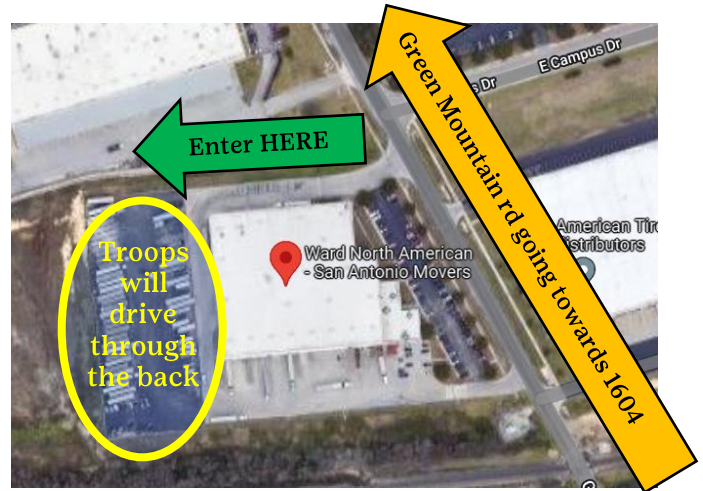

Helpful Maps

Farris

Ward

Blossom

New Braunfels

Gustafson