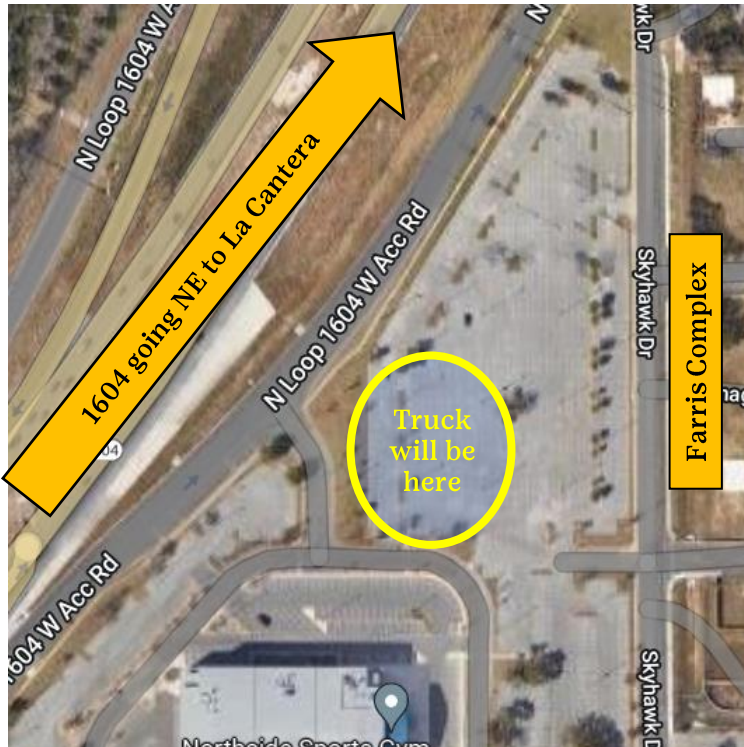

Helpful Maps

Farris