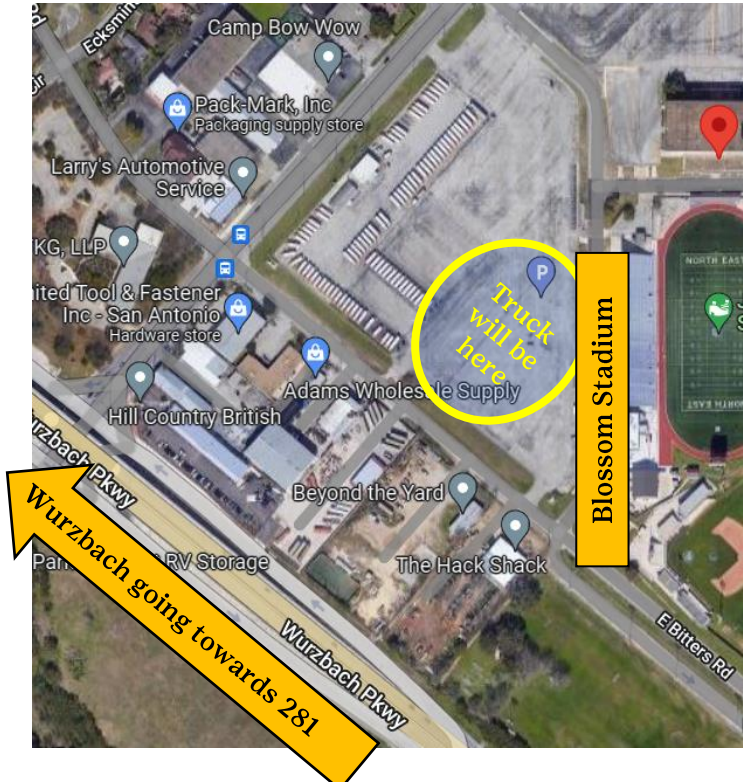

Helpful Maps

Farris

Ward

Blossom

New Braunfels

Gustafson