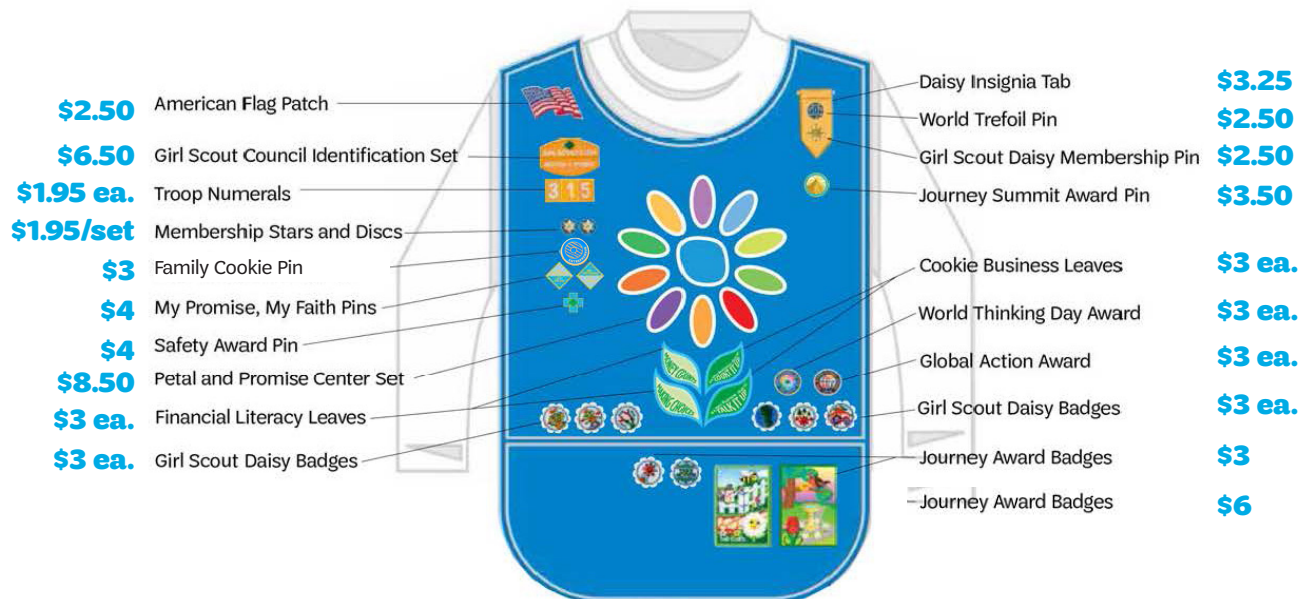

# Showing you're a Daisy

Place your first Journey awards at the bottom of your vest. As you earn additional Journey awards, work your way up.

If your Journey awards and badges don't fit on the front of your vest or tunic, you can wear them on the back.

## Vests: \$19.50

Choose from:

XXS/XS (4-5/6-6X)

S/M (7-8/10-12)

Plus M (10 ½ - 12 ½)