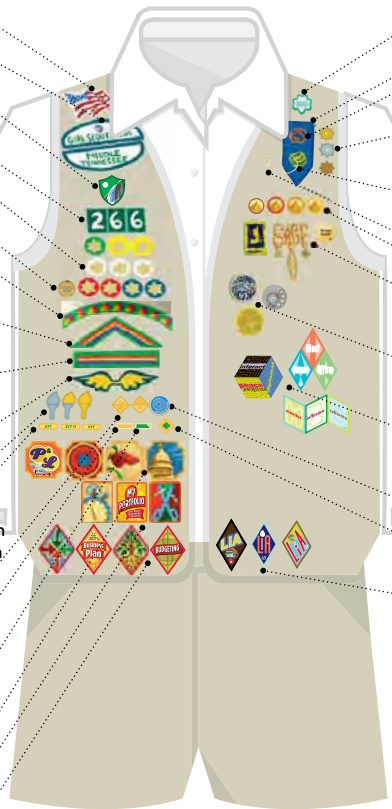

Showing you're a Senior

$2.50 American Flag Patch	100th Anniversary Pin
$6.50 Girl Scout Council Identification Set	Ambassador Insignia Tab $3.25
$2 Troop Crest	World Trefoil Pin $2.50
$1.95 ea. Troop Numerals	Girl Scout Silver Award and Bronze Award Pins $8 ea.
$1.95/set Membership Stars and Discs	Girl Scout Membership Pin $2.50
$6.50 10 Year Award Pin	Membership Numeral Guard $3.50
$3 Bridge to Girl Scout Ambassador Award Patch	Journey Summit Award Pins $3.50
$3 Bridge to Girl Scout Senior Award Patch	Ambassador Journey Award Pins and Badges $9; $3
$3 Bridge to Girl Scout Cadette Award Patch	Senior Journey Award Pins and Badges $9; $3
$1.75 Brownie Wings	Cadette Journey Award Badges $6
$5 ea. Torch Awards	Family Cookie Pin $3
$5 Counselor in Training (CIT) I Award Pin Counselor in Training (CIT) II Award Pin Volunteer in Training (VIT) Award Pin	Safety Award Pin $4
$4 My Promise, My Faith Pins	Cadette Leadership in Action (LiA) Award Badges $3 ea.
$4 Ambassador Community Service Bar	
$4 ea. Ambassador Service to Girl Scouting Bar	
$3 ea. Girl Scout Ambassador Badges	
$3 ea. Girl Scout Senior Badges	
$3 ea. Girl Scout Cadette Badges	

If your awards and badges don't fit on the front of your vest or sash, you can wear them on the back.