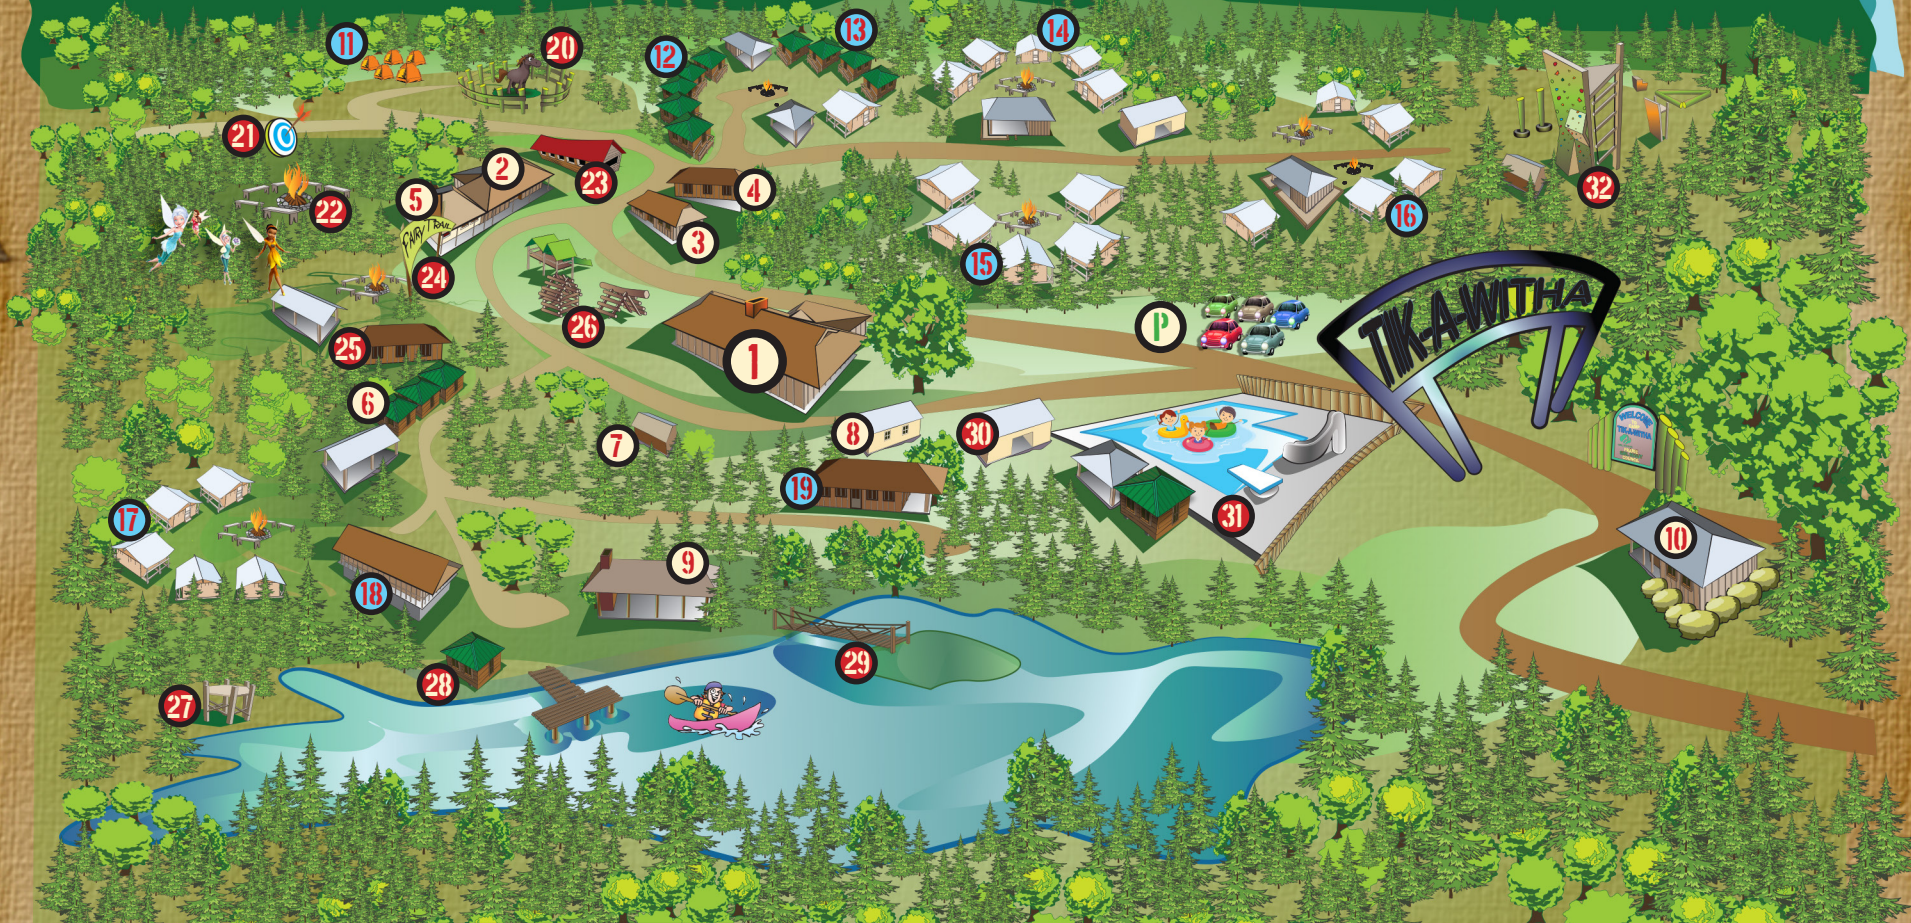

CAMP TIK-WITHA

General Areas

- 1 - Becky Cook Hall
- 2 - Carpenter Hall
- 3 - Infirmary
- 4 - Staff House
- 5 - Snack Bar
- 6 - Storage Cabins
- 7 - Storage Building
- 8 - Post Office/Museum
- 9 - Chapel
- 10 - Ranger's House
- P - Parking

Sleeping Areas

- 11 - Outpost
- 12 - Cherokee
- 13 - Bynum
- 14 - Natchez
- 15 - Arapaho
- 16 - Taposa
- 17 - Choctaw
- 18 - Elizabeth Gwin Troop House
- 19 - Chippewa

Activity Areas

- 20 - Riding Ring
- 21 - Archery
- 22 - Mr. Joe's Valley
- 23 - Barn
- 24 - Fairy Trail
- 25 - Craft Hut
- 26 - Brownie Corner
- 27 - Robin's Nest
- 28 - Boat House
- 29 - Swinging Bridge Island
- 30 - Pool Lat
- 31 - Pool
- 32 - Team Building Course