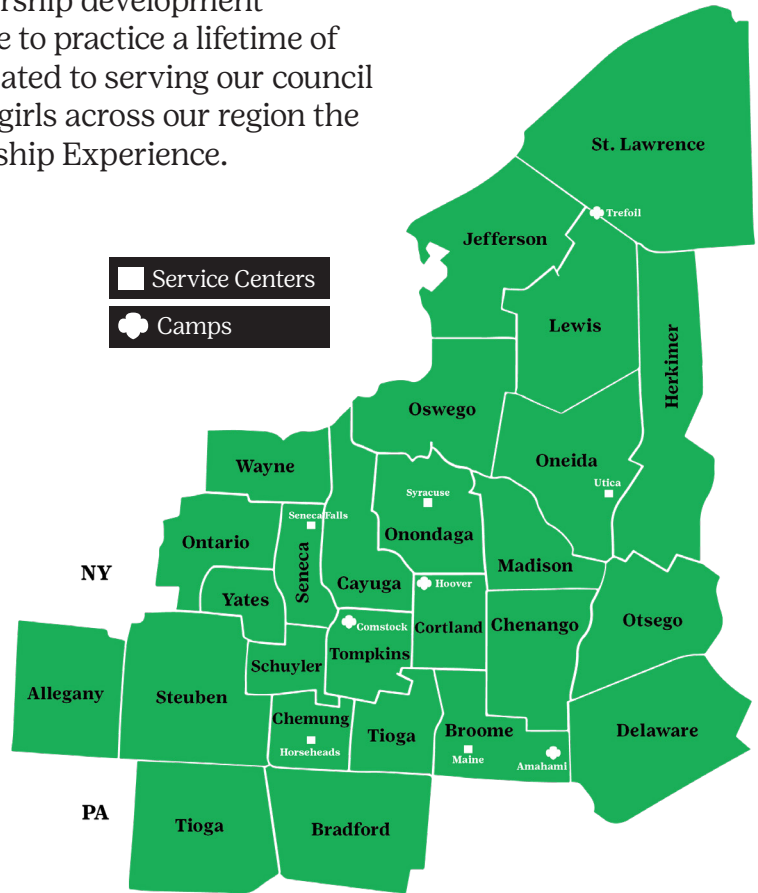

# Council Fact Sheet: Member Year 2022

Girl Scouts of NYPENN Pathways is chartered by Girl Scouts of the USA to administer the Girl Scout program in 24 counties of New York and two in Pennsylvania. We're the preeminent leadership development organization for girls. We offer every girl a chance to practice a lifetime of leadership, adventure, and success. We are dedicated to serving our council membership. Your support stays local and gives girls across our region the opportunity to take part in the Girl Scout Leadership Experience.

## Members By County:

Allegany - 132	Onondaga - 2,636
Bradford - 466	Ontario - 807
Broome - 1,133	Oswego - 476
Cayuga - 548	Otsego - 330
Chemung - 345	St. Lawrence - 597
Chenango - 304	Schuyler - 88
Cortland - 129	Seneca - 222
Delaware - 349	Steuben - 527
Herkimer - 438	Tioga, NY - 407
Jefferson - 563	Tioga, PA - 310
Lewis - 79	Tompkins - 504
Madison - 344	Wayne - 794
Oneida - 982	Yates - 183

Outside of council footprint - 329

**Members: 14,022**

Girl  
Retention:  
**71.3%**

Adult  
Retention:  
**80.5%**

Visit [gsnypenn.org/locations](https://gsnypenn.org/locations) for complete information on our service centers, stores, and hours of operation.

# How Many Troops/Service Units

Service Units: **108**

Troops: **805**