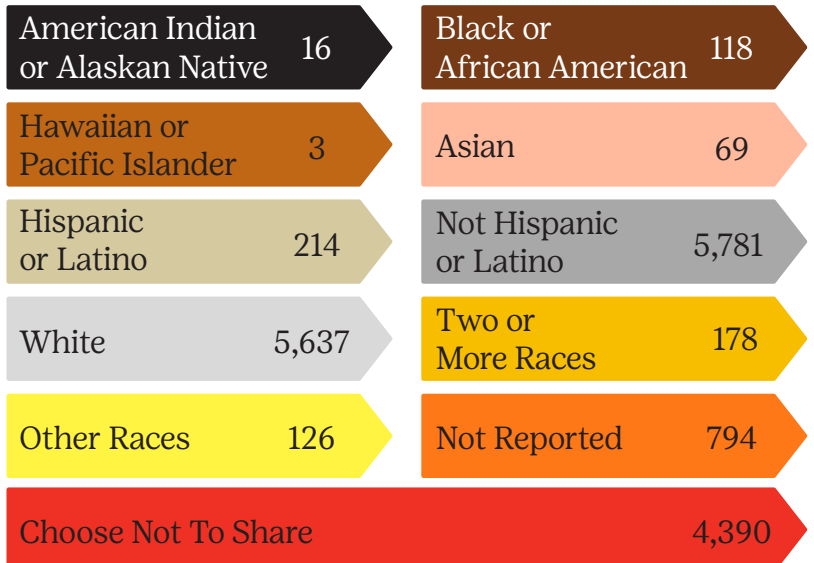

## Members\*

Young Alums: **283**

Graduating Seniors: **297**

Lifetime: **1,850**

Adults: **3,509**

Girls: **8,663**

*\*May appear in multiple categories*

## Ethnicity of Girls\*

*\*Girls may have selected multiple categories*