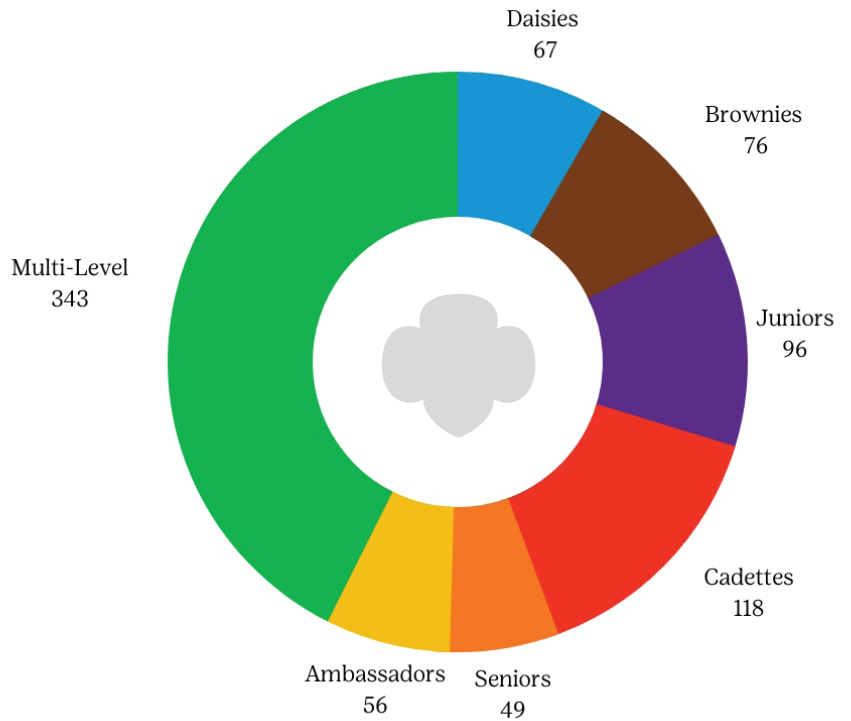

## What is a Service Unit?

Service Units (SU) are managed by and made up of many dedicated volunteers working to build the Girl Scout experience. SUs provide program and training support to co-leaders and troops in specific geographic areas. There are 108 SUs managing 805 local troops. Troop average is 10 girls. Juliettes are independent members (not part of a troop) who are part of the SU where they reside.

## Members\*

Young Alums: **283**

Graduating Seniors: **297**

Lifetime: **1,850**

Adults: **3,509**

Girls: **8,663**

*\*May appear in multiple categories*

## Ethnicity of Girls\*

*\*Girls may have selected multiple categories*