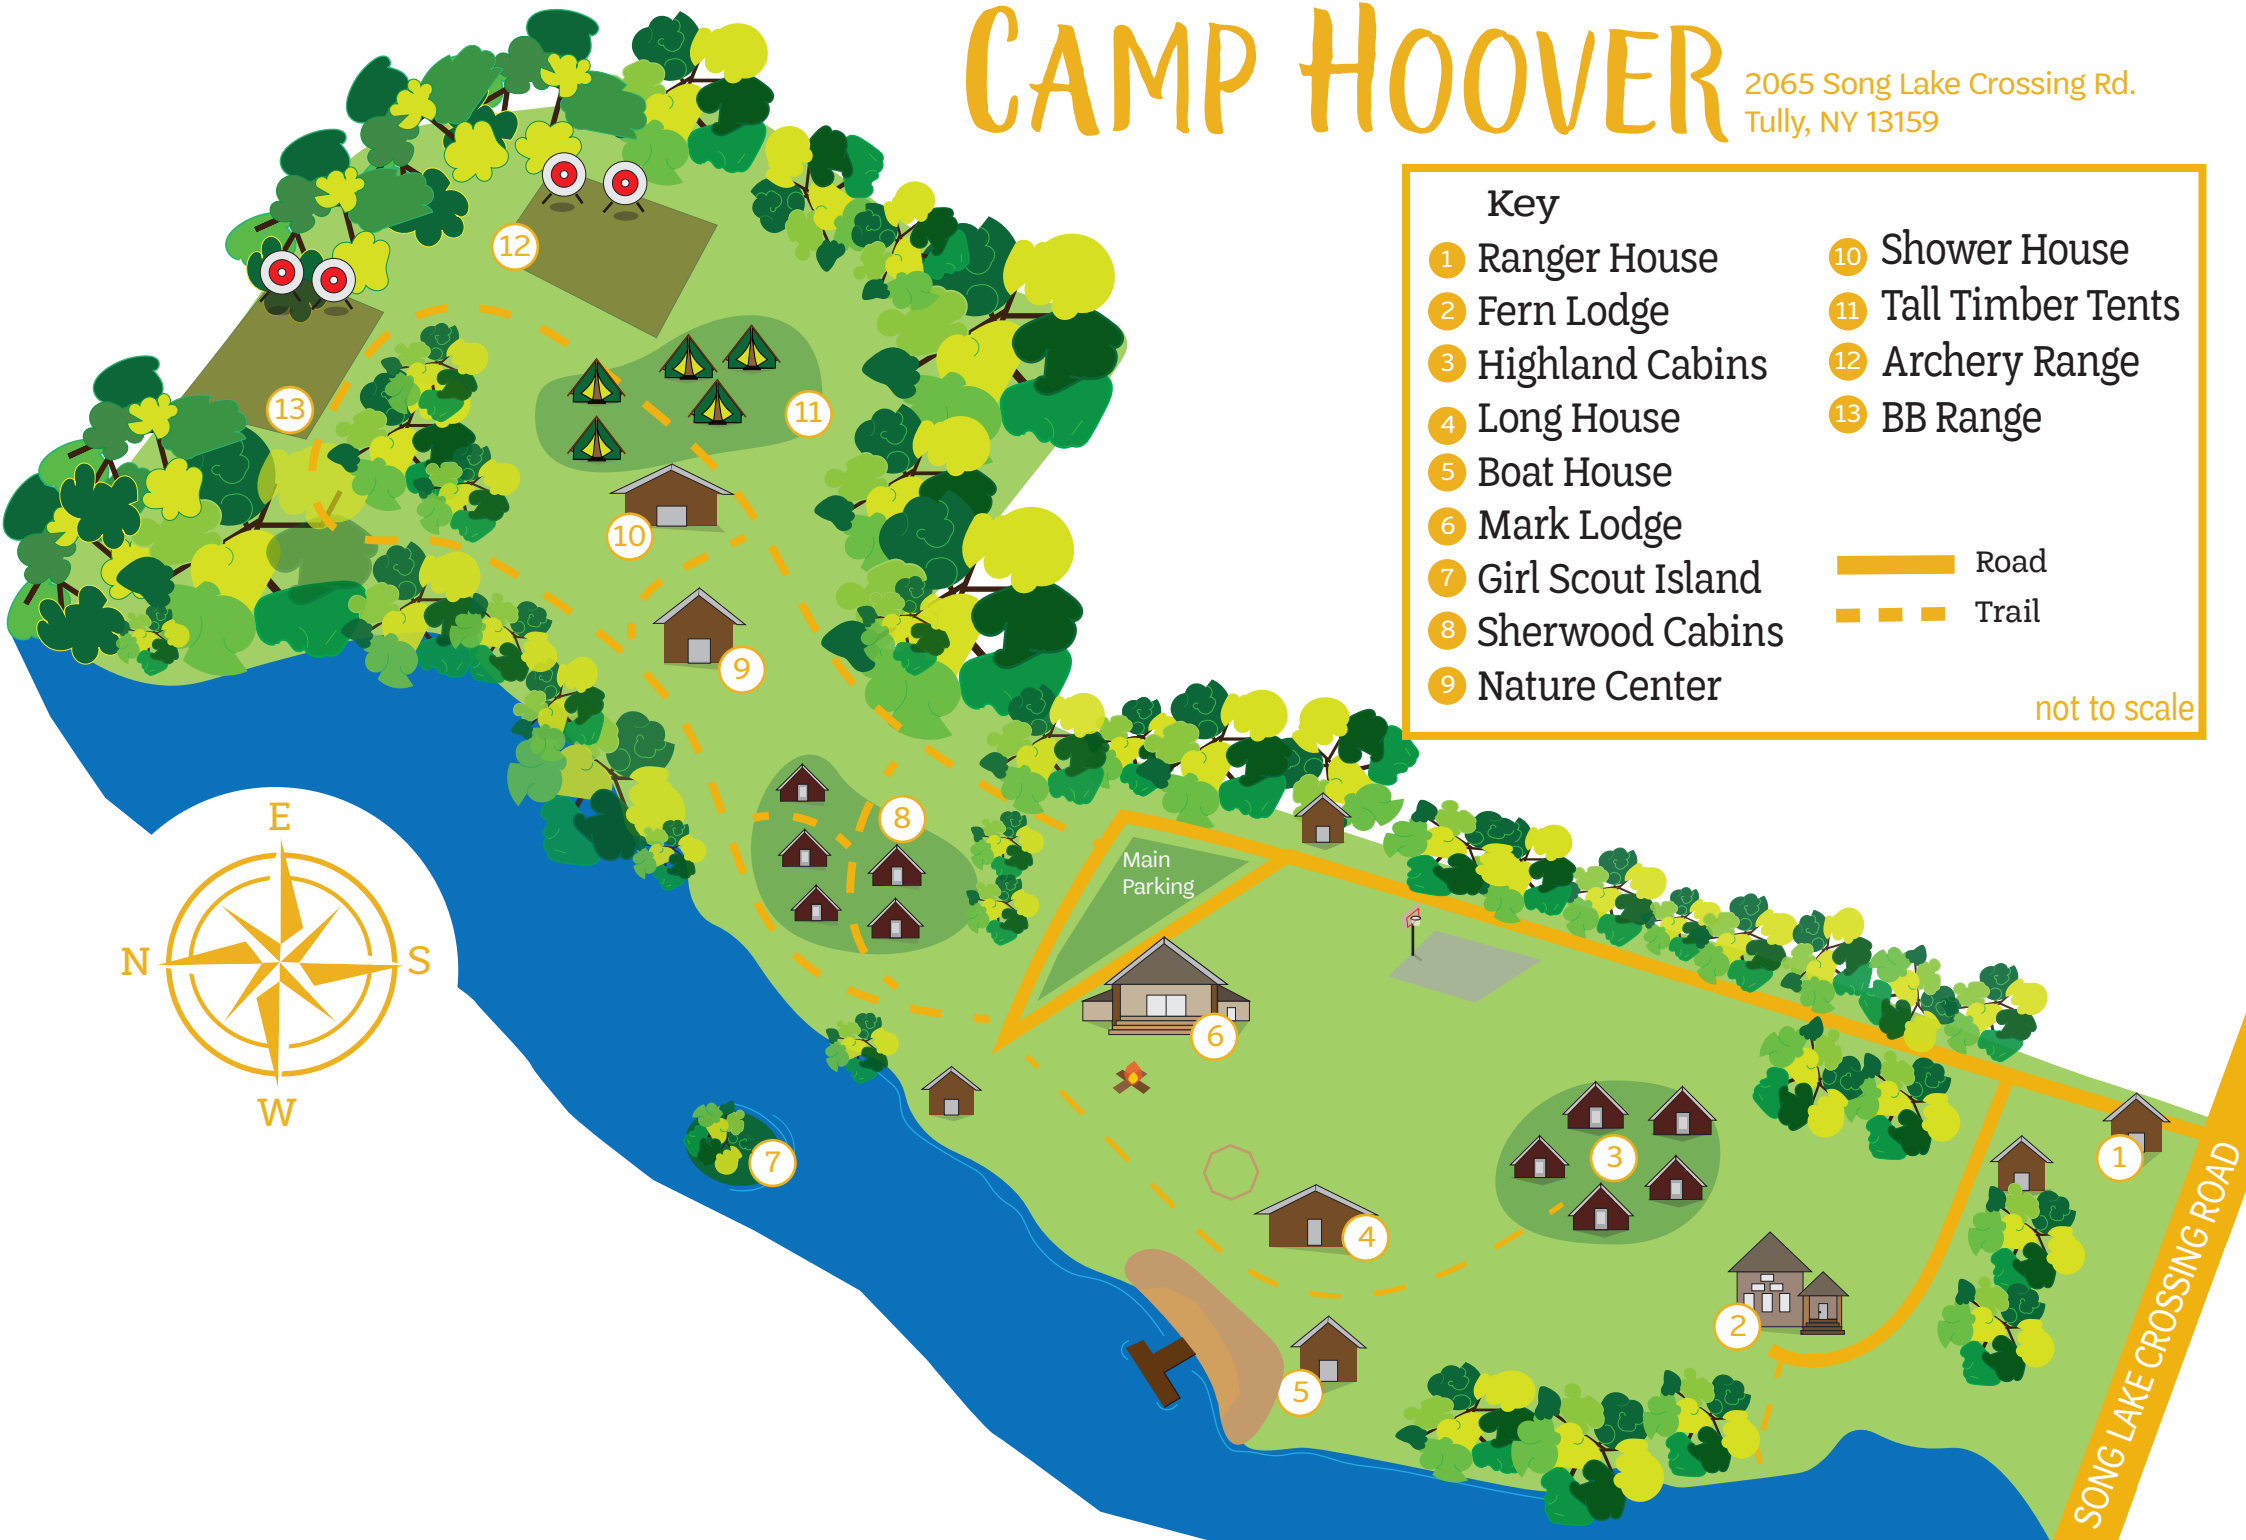

# CAMP HOOVER

2065 Song Lake Crossing Rd.  
Tully, NY 13159

## Key

- |                     |                      |
|---------------------|----------------------|
| 1 Ranger House      | 10 Shower House      |
| 2 Fern Lodge        | 11 Tall Timber Tents |
| 3 Highland Cabins   | 12 Archery Range     |
| 4 Long House        | 13 BB Range          |
| 5 Boat House        |                      |
| 6 Mark Lodge        |                      |
| 7 Girl Scout Island | — Road               |
| 8 Sherwood Cabins   | - - - Trail          |
| 9 Nature Center     |                      |

not to scale

SONG LAKE CROSSING ROAD