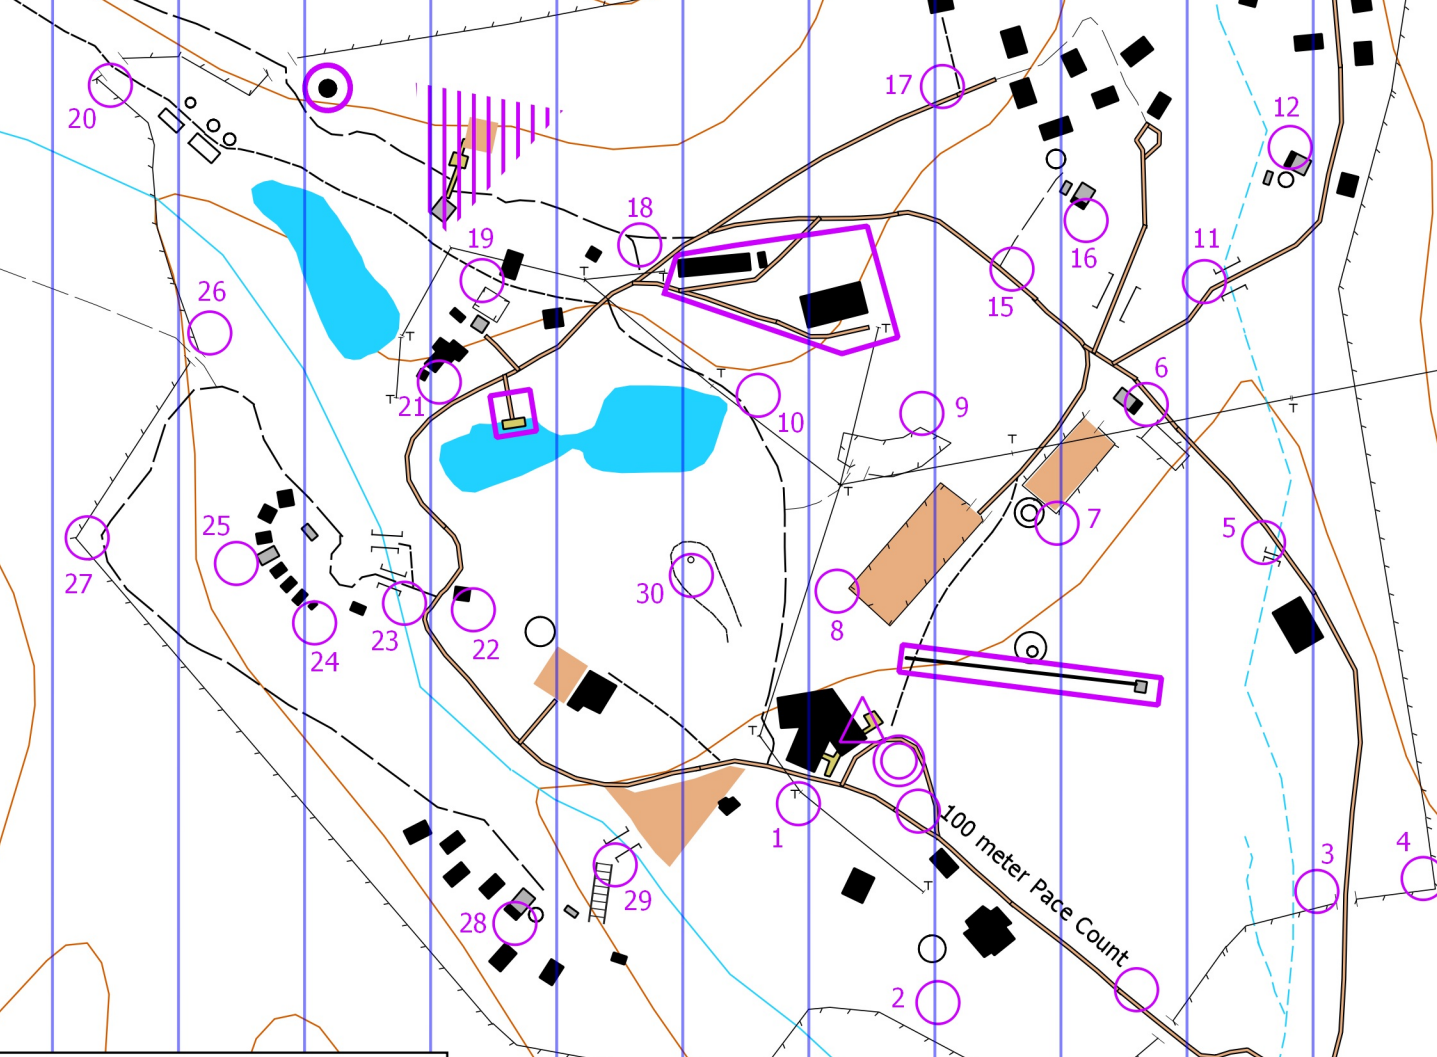

50 meters

100 meters

Magnetic North Line

**Shadow Rim Ranch**  
**Orienteering**  
 Payson, AZ  
 Girl Scouts Arizona Cactus-Pine

Contour Interval: 40 feet      May 23, 2021  
 ©2021 - Greater Phoenix Orienteering Club  
 Map by Jack Kelly and Shannon Kelly      gphxo.org

Shadow Rim						
Controls		2.9 km				
						Start: NE outside corner of building (water)
1	100					S side of Power pole
2	101					S side of Campfire circle
3	102					W side of Gate
4	103					SE inside corner of fence junction
5	104					NW side of road and stream crossing
6	105					SE outside corner of building
7	106					SE outside corner of fence junction
8	107					SW outside corner of fence junction
9	108					NE outside corner of fence junction
10	109					E side of path and Plaque junction
11	110					NW side of bridge
12	111					NW outside corner of building
13	112					E side of Gate
14	113					NW side of bridge
15	114					NE side of road and path junction
16	115					SE outside corner of building
17	116					NW side of road and path junction
18	117					SE side of road junction
19	118					NW outside corner of fence junction
20	119					SW side of Gate
21	120					SE outside corner of building
22	121					SE outside corner of building
23	122					SE side of bridge
24	123					SE outside corner of building
25	124					NW outside corner of building
26	125					NE side of Gate
27	126					NW inside corner of fence junction
28	127					SE outside corner of building
29	128					SW side of bridge
30	129					S side of Flag pole
	110 m					Navigate 110 m to finish