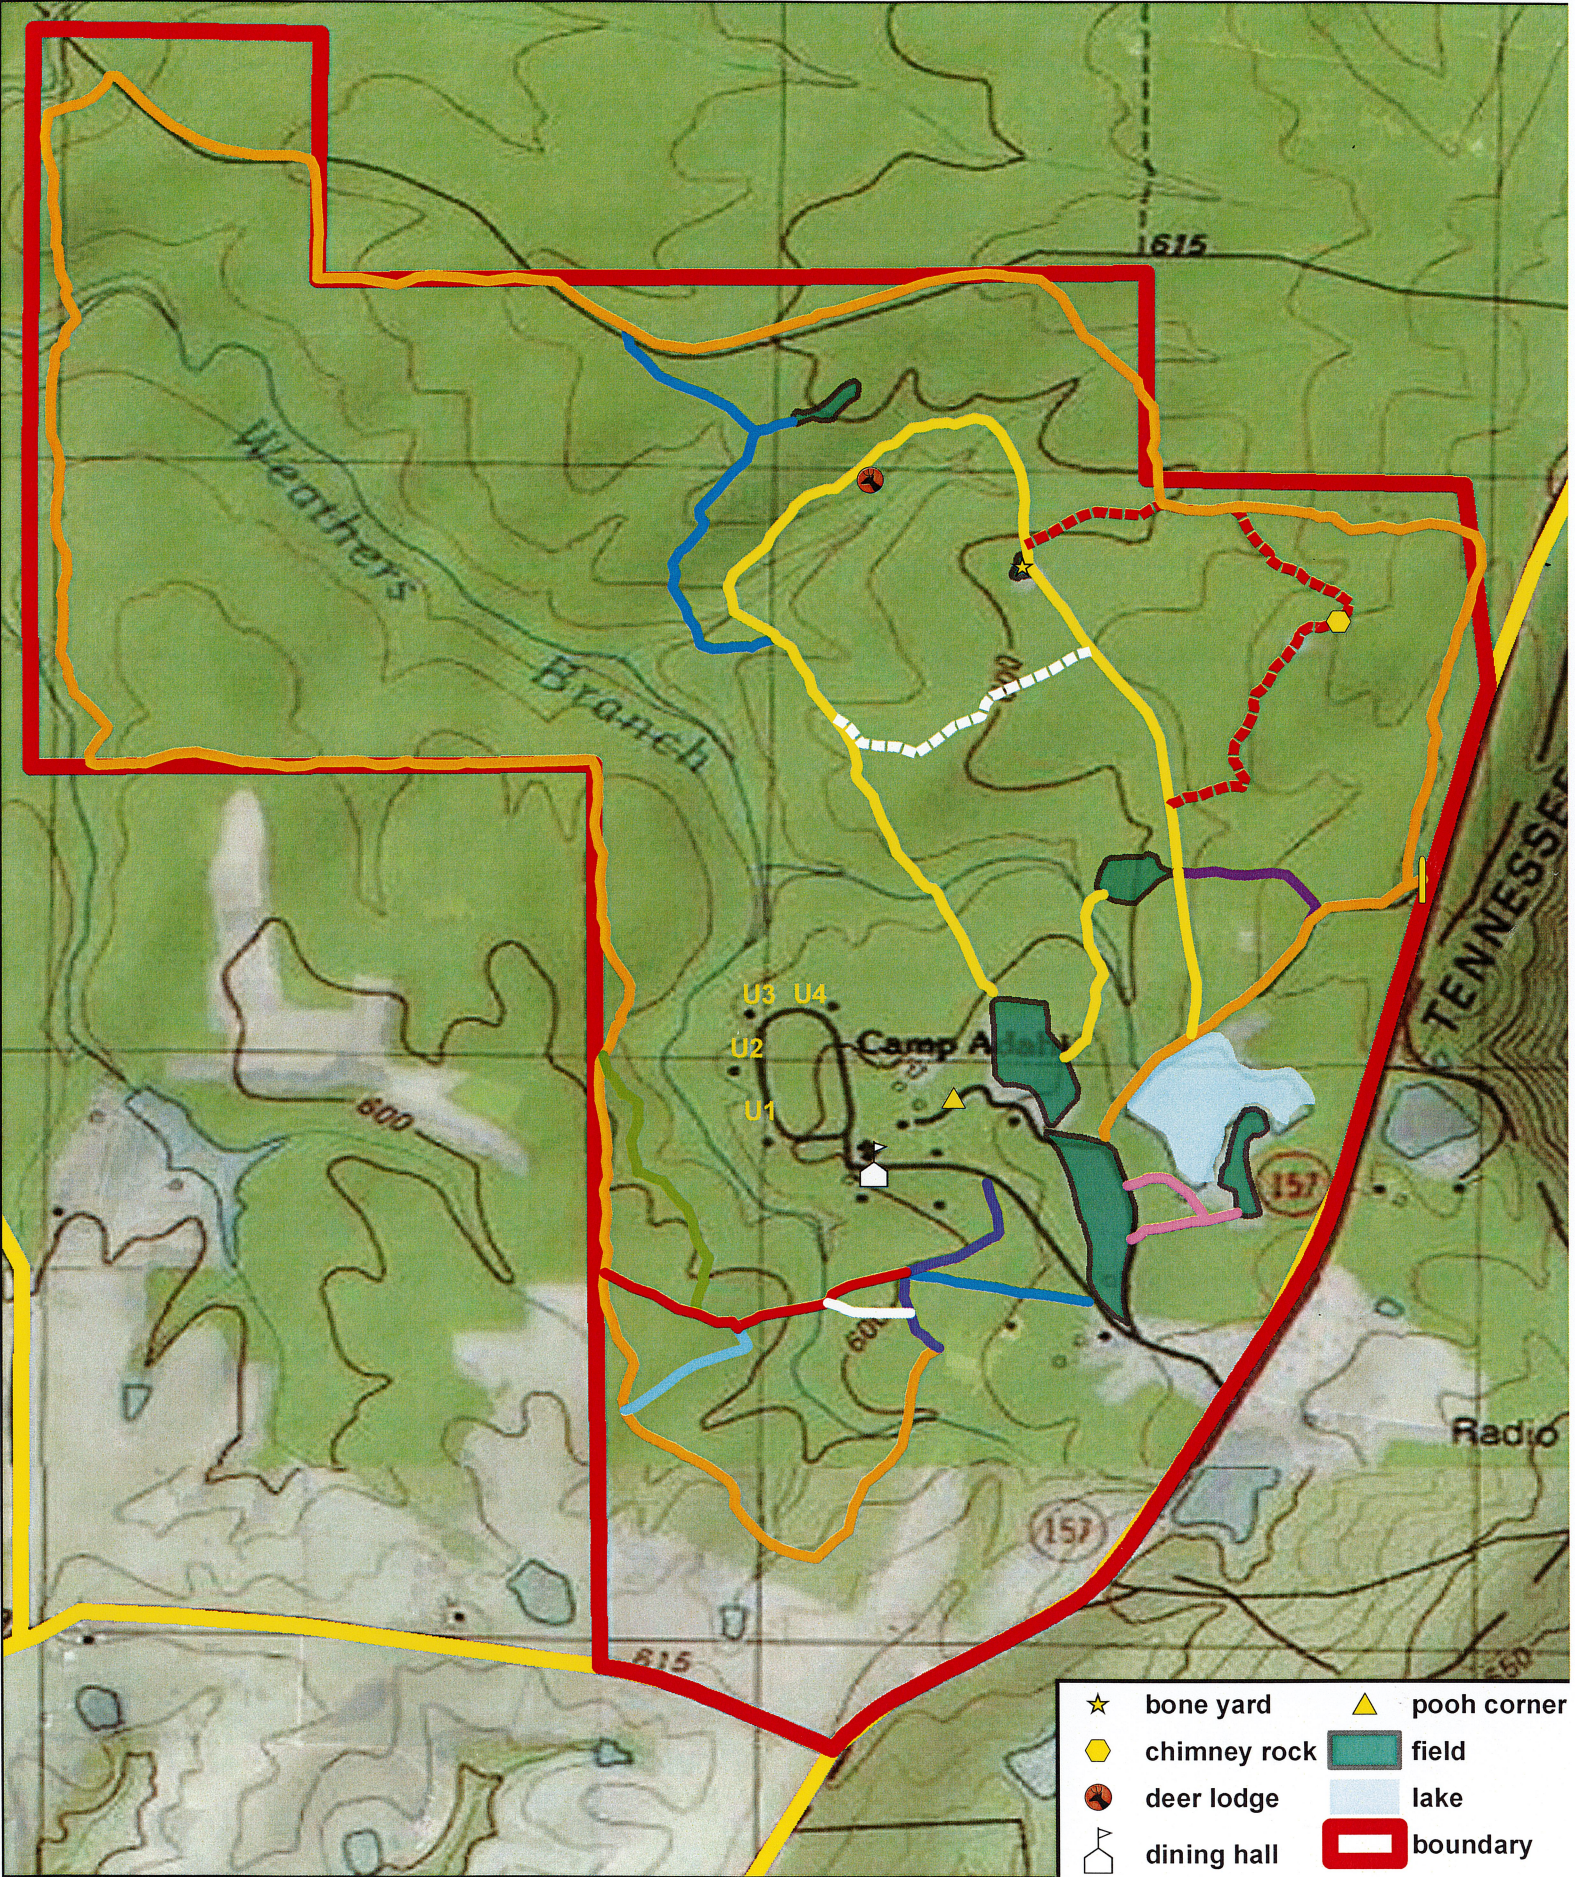

Camp Adahi

Image Source: ESRI ArcMaps
Creation Date: 11/27/2018
Creator: Katie A. Harris

- | | | | |
|---|--------------|---|-------------|
| ★ | bone yard | ▲ | pooh corner |
| ⬡ | chimney rock | ■ | field |
| ⊙ | deer lodge | ■ | lake |
| ⏏ | dining hall | ■ | boundary |
| — | gate | — | roads |